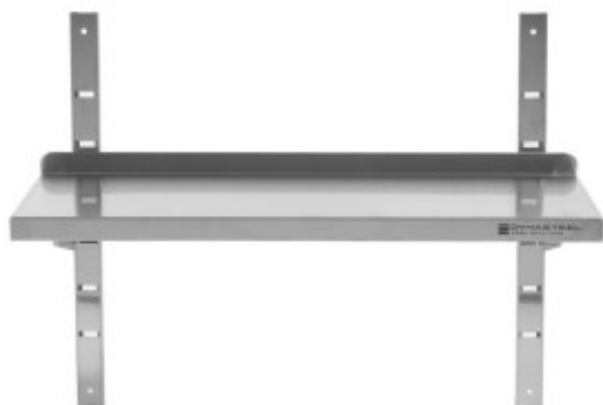

# Stainless Steel Wall Shelf - L 1000 x D 400 mm

DLWS104

## Product Features:

**Length (mm) :** 1000

**Depth (mm) :** 400

**Height (mm) :** 658

**Subject :** stainless-steel

**Color :** silver-stainless-steel

**Backsplash :** with-backsplash