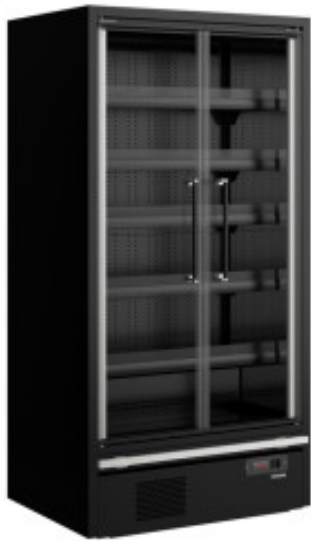

Black Supermarket Refrigerated Display Case - 2 Glass Doors - 472 L TDGALAXYGP10FGDBLACK

TEFCOLD 

Product Features:

Food : 220-240-v	Volume (L) : 472	Type of Door : fighter
Minimum Temperature (°C) : -1	Maximum Temperature (°C) : 5	Door : glazed
Number of doors : 2	Exterior Finish : black-lacquered	Length (mm) : 1018
Depth (mm) : 740	Height (mm) : 2040	Weight (kg) : 264
Subject : steel	Power (W) : 580	Interior Lighting : yes
Color : black	Type of Cold : ventilated	Energy class : b
Climate class : 3	Refrigerant gas included : r290	