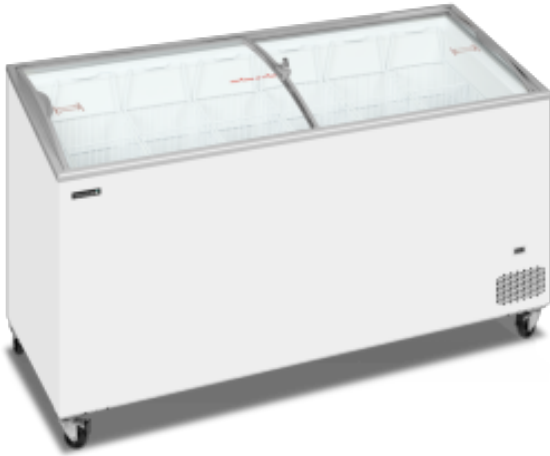

# Chest Freezer for Ice Cream - 481 L

TDIC551SCEB

TEFCOLD 

## Product Features:

<b>Volume (L) :</b> 481	<b>Type of Door :</b> sliding	<b>Minimum Temperature (°C) :</b> -14
<b>Maximum Temperature (°C) :</b> -24	<b>Door :</b> glazed	<b>Number of doors :</b> 2
<b>Number of Baskets :</b> 7	<b>Exterior Finish :</b> white	<b>Length (mm) :</b> 1750
<b>Depth (mm) :</b> 615	<b>Height (mm) :</b> 949	<b>Weight (kg) :</b> 96
<b>Power (W) :</b> 292	<b>Subject :</b> steel	<b>Color :</b> white
<b>Type of Cold :</b> static	<b>Energy class :</b> d	<b>Climate class :</b> 5
<b>Refrigerant gas included :</b> r290		