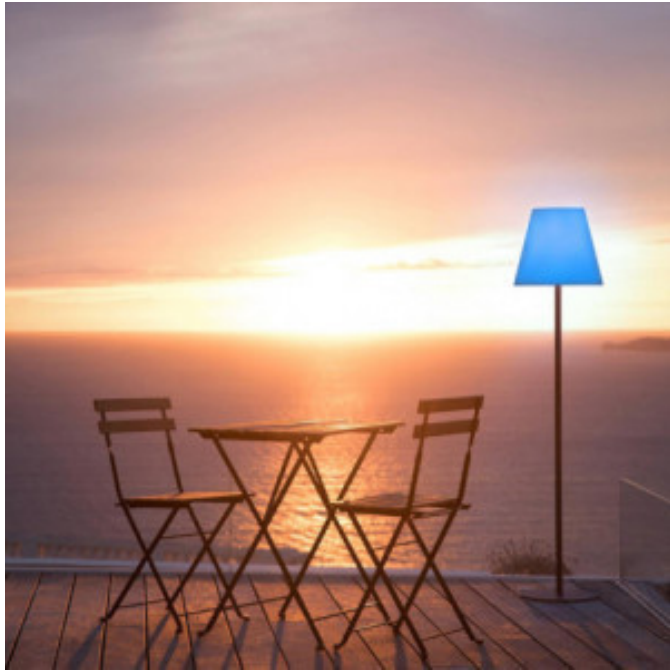

Wireless Multicolored Floor Lamp - Standy 150 cm

LYSTANDYC150

Lumisky
your personal light designer

Product Features:

Height (mm) : 1500	Color : black	Diameter (mm) : 340
Protection index (IP) : ip44	Field of use : interior-and-exterior	Type of Lamp : wireless
Lamp : street-lamp	lumens : 340	brightness : multicolored