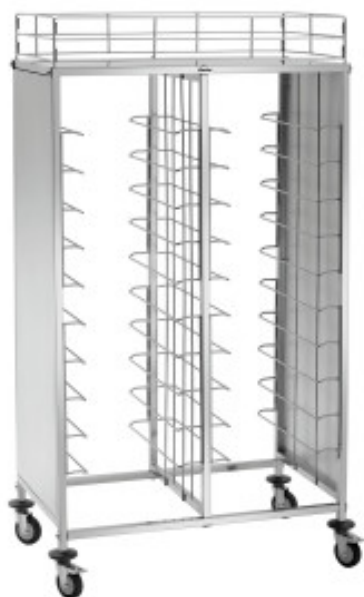

# Stainless Steel Platform Trolley - 80 Kg

BR300187

## Product Features:

**Number of Levels :** 20

**Length (mm) :** 1155

**Depth (mm) :** 680

**Height (mm) :** 1840

**Weight (kg) :** 40

**Subject :** stainless-steel

**Color :** grey

**Maximum Load in Kg :** 80

## Informations Logistiques :

**Largeur :** 1600 mm

**Profondeur :** 630 mm

**Hauteur :** 300 mm