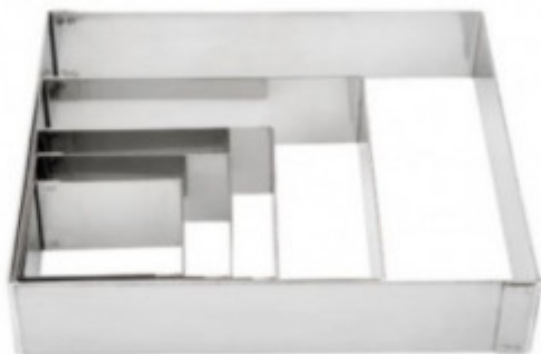

# Square Pastry Frame - 20 x 20 cm

LR68240

The logo for Lacor, featuring a red curved line above the brand name 'Lacor' in a bold, black, sans-serif font.

## Product Features:

<b>Pierced</b> : no	<b>Length (mm)</b> : 200	<b>Depth (mm)</b> : 200
<b>Height (mm)</b> : 40	<b>Weight (kg)</b> : 0.32	<b>Subject</b> : stainless-steel
<b>Country of Manufacture</b> : china	<b>Color</b> : silver-stainless-steel	<b>Dishwasher safe</b> : yes
<b>Microwave cooking</b> : no	<b>Baking in the oven</b> : yes	<b>Shape</b> : square
<b>Freezer use</b> : yes	<b>Type of stainless steel</b> : stainless-steel-18-10	<b>type-of-mold</b> : square